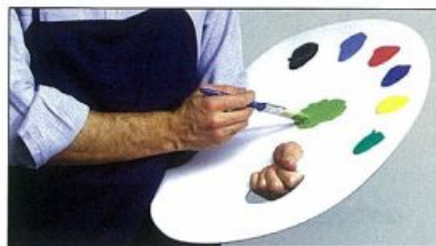

HERITAGE™ White Plastic Artist Palette

Smooth opaque acrylic, this oversized palette is the best value for the money. 15 $\frac{1}{2}$ " h x 23 $\frac{1}{2}$ " l.

No. CW170
SRP $28.50 ea