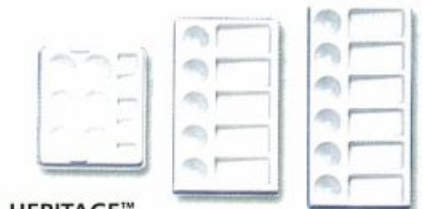

HERITAGE™ Rectangular Plastic Palettes

Easy-to-clean palette with easy-grip thumb hole and mixing wells. Made of durable, solvent-resistant plastic for use with oils and acrylics.

No.	Description	SRP
CW165	9¾" x 6¾"	$3.20 ea
CW167	11¾" x 8¾"	5.25 ea
CW168	13¾" x 9¾"	5.65 ea

HERITAGE™ Rectangular Plastic Palette Trays

Easy-to-clean trays with mixing wells and slants. Made of durable, solvent-resistant plastic for use with oils and acrylics.

No.	Description	SRP
CW153	3" x 4¾"	$2.05 ea
CW157	5" x 4¼"	2.60 ea
CW161	7" x 4¾"	3.25 ea
CW162	9" x 4¾"	3.75 ea